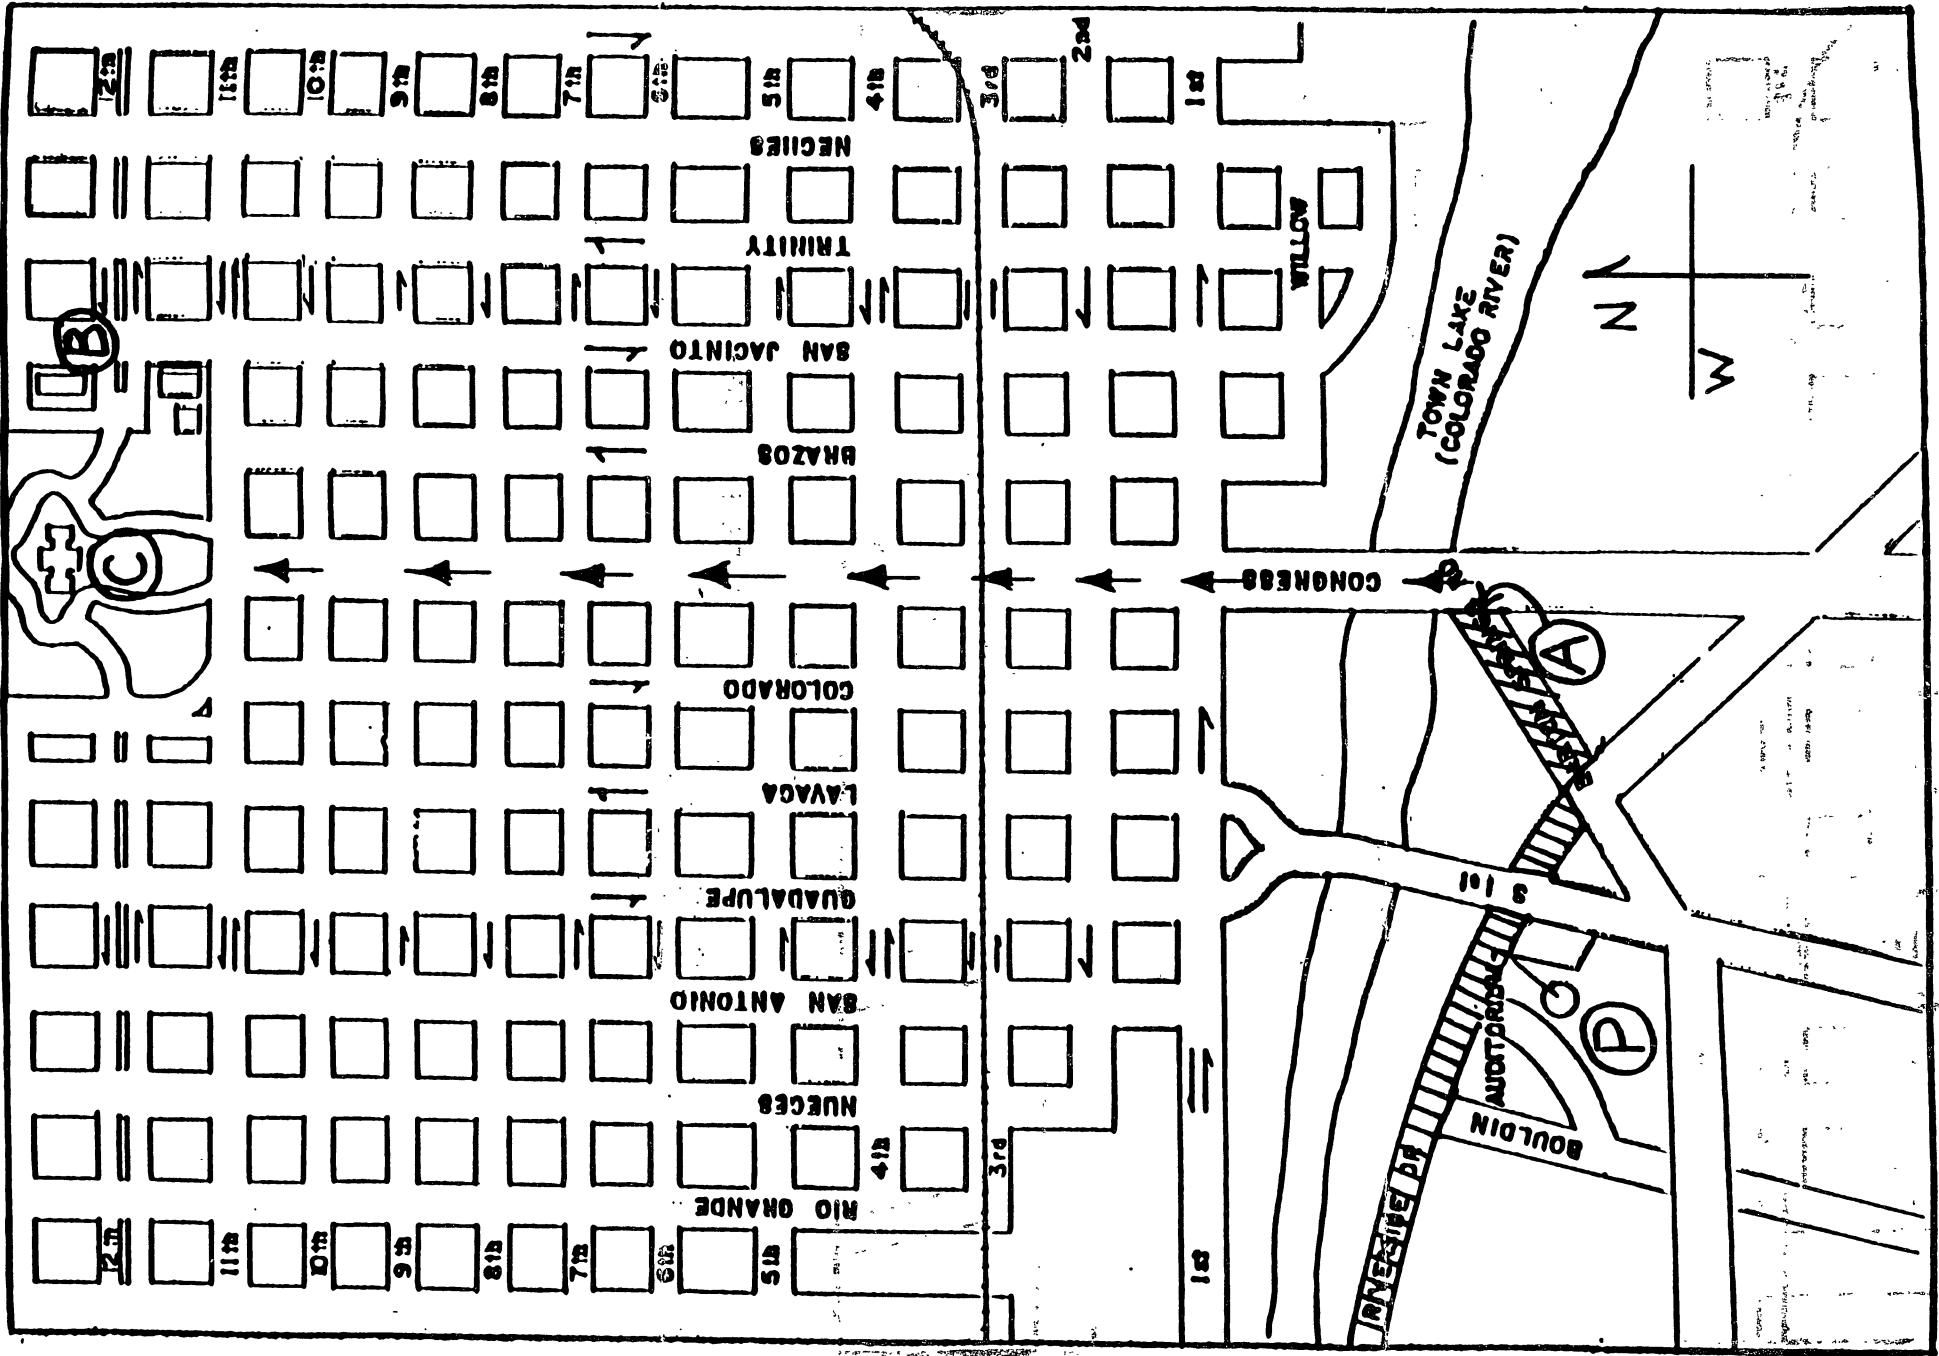

GUIDE TO MAP KEYS

- A -- People's March 10:00 a.m. January 15
This is the starting point for the People's March located at the corner of Barton Springs Road and Congress Avenue.
- Participants should begin to assemble between 8:30 - 9:00 a.m.. Order of march is strictly on a first come first serve basis.
- The People's March will proceed North on Congress Avenue to the State Capitol Building.
- P -- Parking for individuals and chartered bus drop-off.
- B -- Chartered bus parking and passenger pick-up.
Private busses are asked to park on San Jacinto and Trinity Streets between 11th and 15th streets
- Following the Inaugural Day Events, chartered busses may pick up their passengers at the 12th and San Jacinto location.
- C -- Inaugural Ceremony 12:00 noon January 15
The People's March procession will end at the grounds of the Texas Capitol.

--OVER FOR KEY--